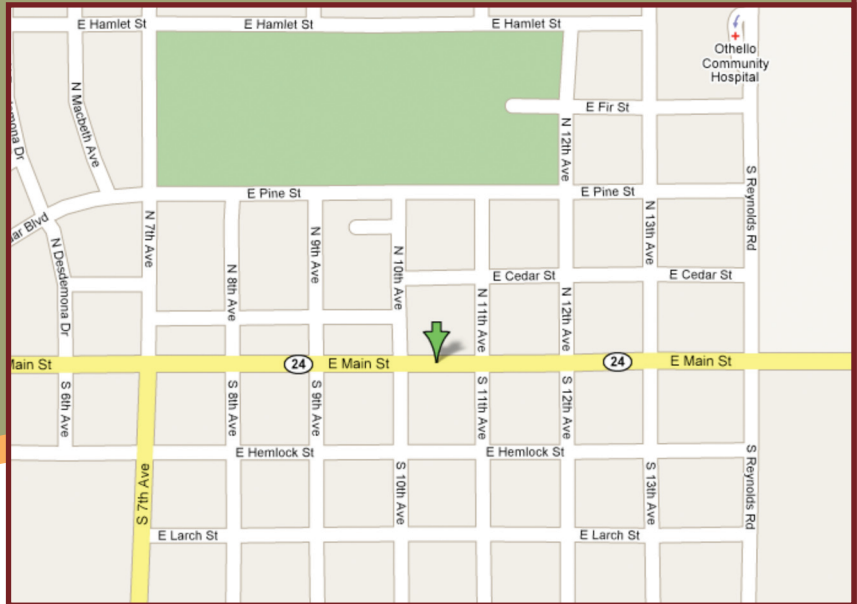

LeMaster Daniels in Othello

Bellevue | Boise | Grandview | Moses Lake | Omak | Othello | Quincy | Spokane | Tri-Cities | Walla Walla | Wenatchee | Yakima

From I-90 west or eastbound, take exit 179 for WA-17 toward Moses Lake/Othello, turn right at WA-17/WA-17 N, continue to follow WA-17, turn right at West Cunningham Road, continue on East Main Street, continue to 1045 East Main Street.

From US-395 northbound, take the WA-17 N exit toward Moses Lake/Mesa, turn left at Pepiot Road/WA-17, continue to follow WA-17, turn left at West Cunningham Road, continue on East Main Street, continue to 1045 East Main Street.

From US-395 southbound, take the WA-26 exit toward Colfax/Othello, turn right at WA-26, turn right onto the WA-17 N ramp to Moses Lake, merge onto WA-17/S WA-17, turn left at West Cunningham Road, continue on East Main Street, continue to 1045 East Main Street.